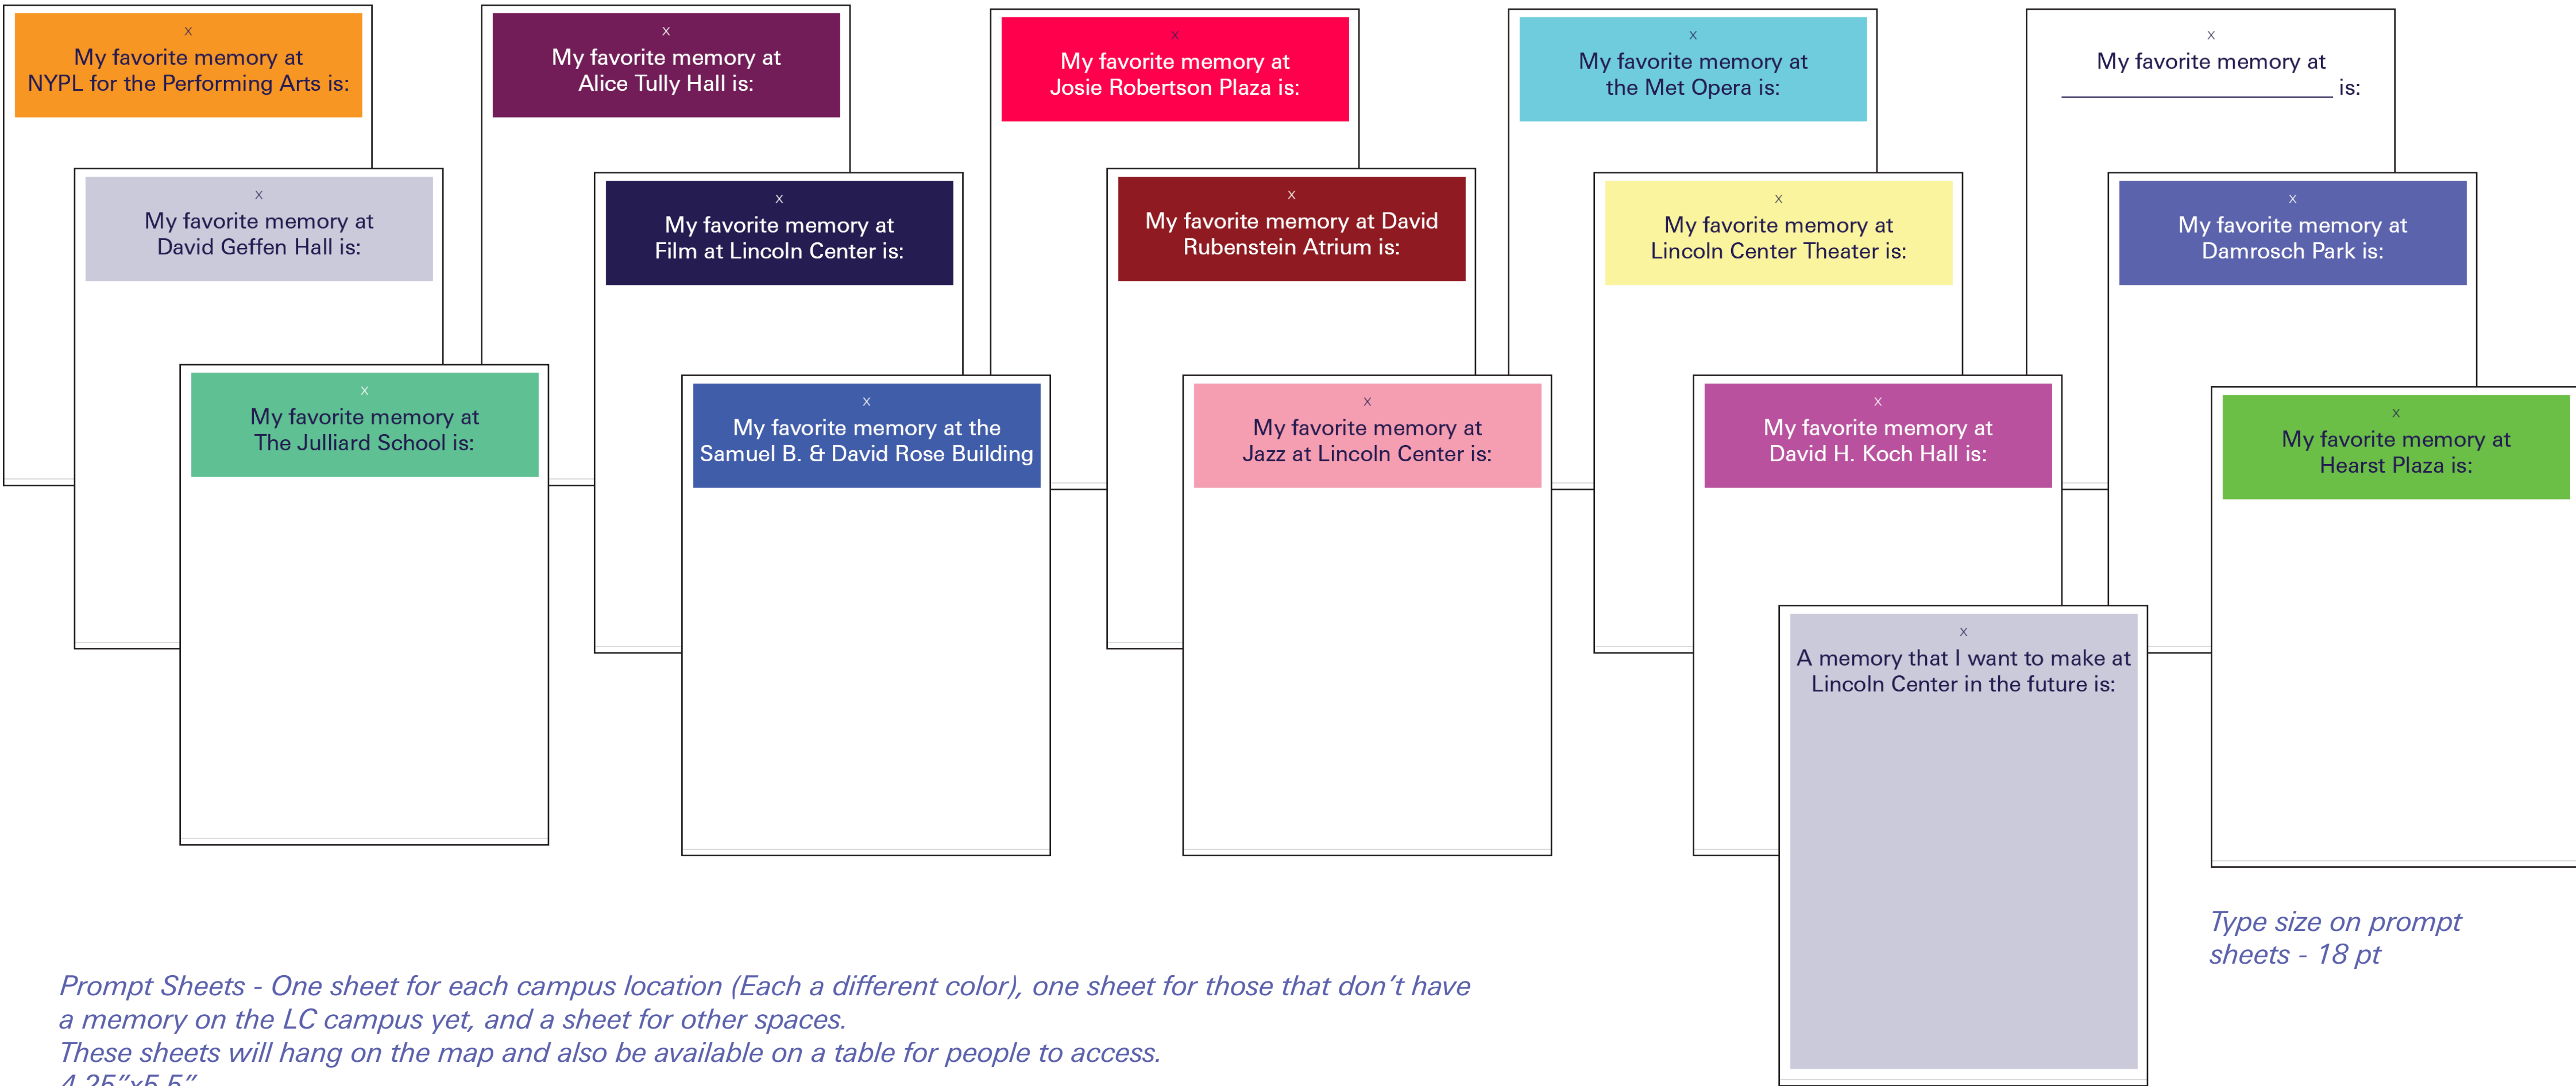

Memory Map - Step 1  
4'x4'  
(on easel 1-2)

Memory Map- Step 2  
6'x4'  
(on easel 3-4)

*Prompt Sheets - One sheet for each campus location (Each a different color), one sheet for those that don't have a memory on the LC campus yet, and a sheet for other spaces.  
 These sheets will hang on the map and also be available on a table for people to access.  
 4.25"x5.5"*

*Type size on prompt sheets - 18 pt*